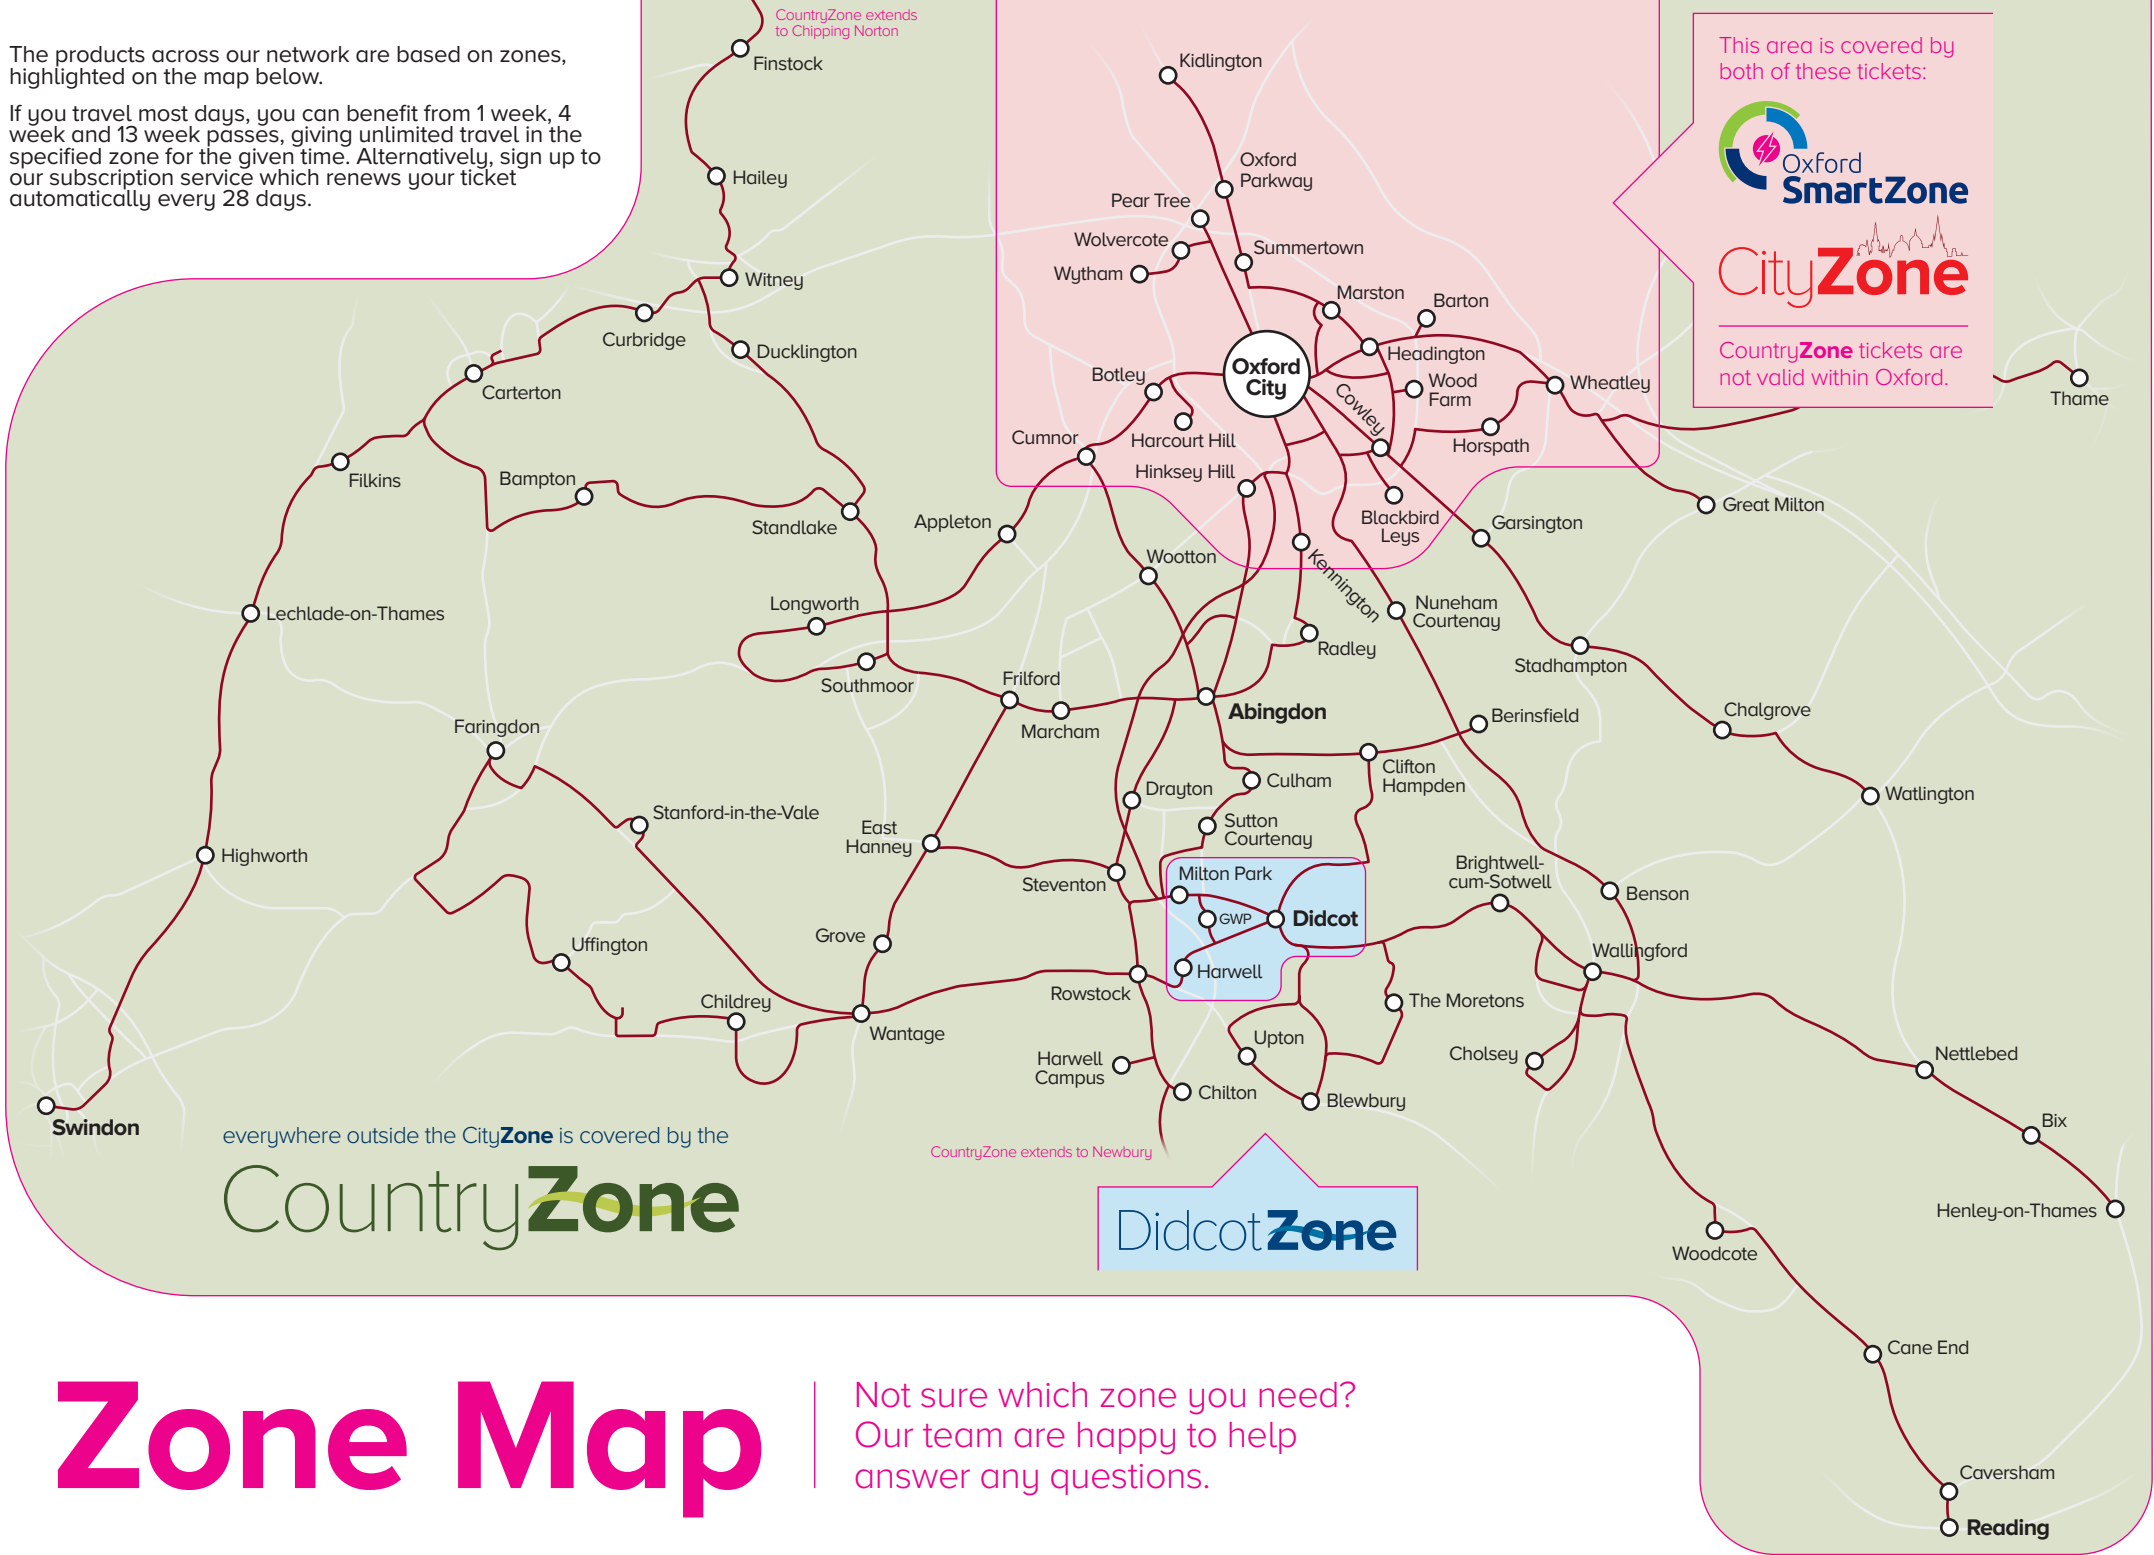

The products across our network are based on zones, highlighted on the map below.

If you travel most days, you can benefit from 1 week, 4 week and 13 week passes, giving unlimited travel in the specified zone for the given time. Alternatively, sign up to our subscription service which renews your ticket automatically every 28 days.

# Zone Map

Not sure which zone you need?  
Our team are happy to help  
answer any questions.